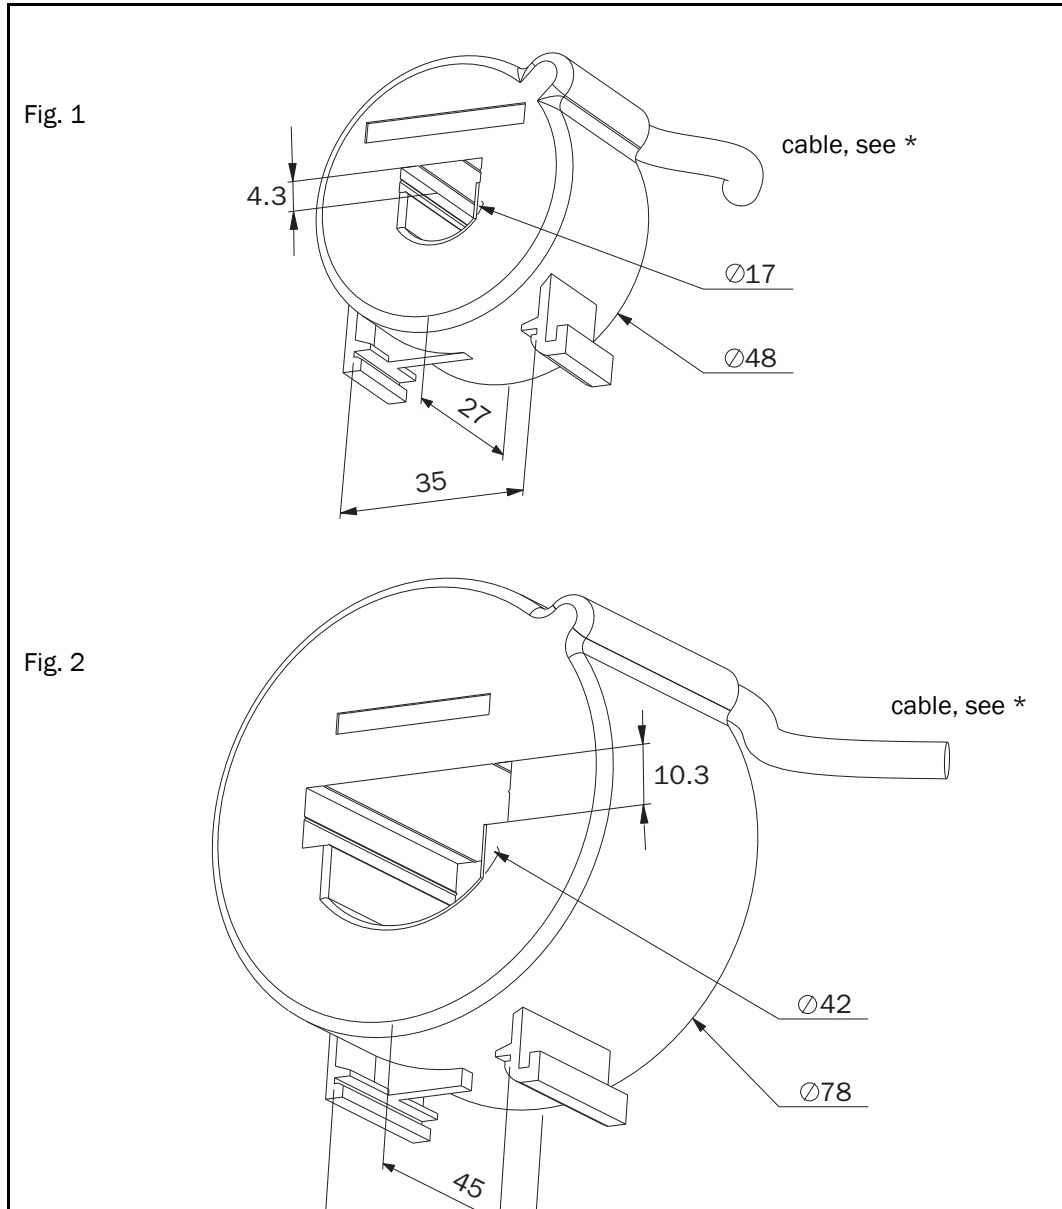

CTM...

Current Transformer Monitor

(FOR MOUNTING ON STANDARD DIN-RAIL 35MM)

* Cable length supplied, in meter (m) : 1.0

Fig.	Type	I prim	I sec.	Part number	Suitable to;
1	CTM010	10A	0.055A	01-2471-10	M10, M20, DCM
1	CTM025	25A	0.055A	01-2471-20	M10, M20, DCM
1	CTM050	50A	0.055A	01-2471-30	M10, M20, DCM
2	CTM100	100A	0.055A	01-2471-40	M10, M20, DCM